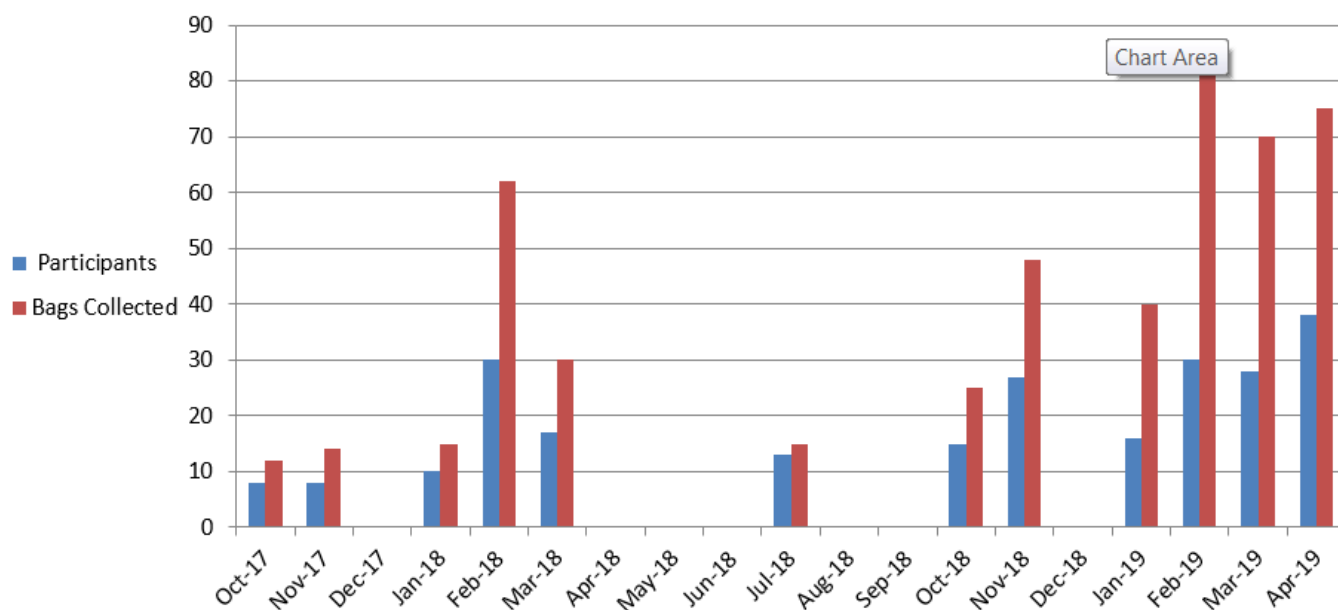

Friends of REG Litter Picking Success - Oct 17 - Present

Princes Risborough Litter Picks

Date	Number of Participants	Number of Bags Collected	Locations
22 OCT 17	8	12	Pyrtle Spring, Mill Lane, Ercol, Horsenden
26 NOV 17	8	14	Shootacre, Wycombe Rd,
28 JAN 18	10	15	Wycombe Road, Mill Lane, Monks Risborough
25 FEB 18	30 (inc 7 children)	62	Mill Lane, Monks Risborough, Askett, Phoenix Trail
25 MAR 18	17	30	Brimmers Rd, New Rd, Aylesbury Rd, Salisbury close (&football pitch), Mill Lane, Wades Park, Shotborough Ave, Monks Risborough shops, Ridgeway
4 JUL 18	13	15	New Rd, Picts Lane, Shootacre, Wycombe Rd, Askett
21 OCT 18	15	25	Whiteleaf Hill, Brush Hill, Kop Hill, Ridgeway, Shootacre
25 NOV 18	27	48 (includes estimated 8 bags large items)	Picts La, Shootacre, Lower Icknield Rd, Summerleys Rd, Horsenden, Askett, Crowbrook Rd, Aylesbury Rd, Longwick rd then railway path to Wades Pk
13 JAN 19	16	40 (inc est 10 bags large items)	Crowbrook (stream), Mill Lane, Aylesbury Rd, Longwick Rd, New Rd, Shootacre La, Picts La, Wycombe Rd, Poppy Rd, Horsenden
24 FEB 19	30	81 (inc est 5 bags large items)	Picts La, Shootacre ,Upper Icknield Way, Summerleys Rd, Ercol, Horsenden, Askett, Crowbrook Rd, Aylesbury Rd, Longwick Rd, Saunderton, Mill Lane, Place Farm Way, New Rd, Wycombe Rd, Whiteleaf
24 MAR 19	28	70 (inc est 10 baqs large items)	Picts La, Shootacre, Upper Icknield Way, Summerleys Rd, Horsenden, Askett, Crowbrook Rd, Aylesbury Rd, Longwick Rd, Saunderton, Mill Lane, Place Farm Way, Ridgeway, Pyrtle Spring
6/7 APR 19	38	75 (inc est 10 bags large items)	Picts La, Shootacre ,Upper Icknield Way, Summerleys Rd, Poppy Rd, Ercol, phoenix trail, Horsenden, Askett, Crowbrook Rd, Aylesbury Rd, Longwick Rd, Longdown Hill, Saunderton, Mill Lane, Place Farm Way, New Rd, Wycombe Rd, Whiteleaf, Mount Car Park, Station area, Park St,
	78 Different individuals	TOTAL: 487 bags	At least 40 Locations